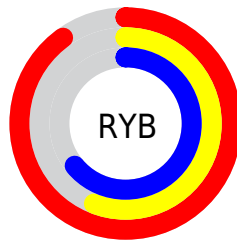

- Red (90%)
- Yellow (56%)
- Blue (64%)