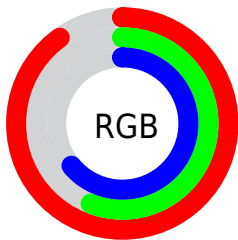

Distribution

- Red (90%)
- Green (56%)
- Blue (64%)