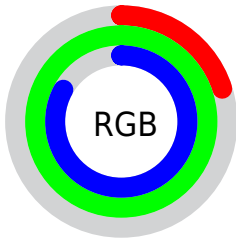

Distribution

- Red (20%)
- Green (100%)
- Blue (83%)