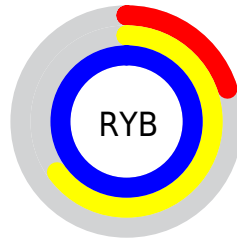

- Red (20%)
- Yellow (65%)
- Blue (100%)