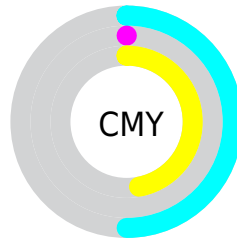

A 20% lighter version of the original color is **65.4388, 85.7589, 61.2483**, and **23.5014, 41.5833, 14.5723** is the 20% darker color. If you saturate the color by 10%, you get **43.9920, 75.4393, 26.9655**, and if you desaturate by 10%, it is **54.9838, 80.7162, 45.0785**.

# Distribution

- Red (50%)
- Green (100%)
- Blue (53%)

- Red (50%)
- Yellow (97%)
- Blue (100%)

- Cyan (50%)
- Magenta (0%)
- Yellow (47%)
- Black (0%)

- Cyan (50%)
- Magenta (0%)
- Yellow (47%)

# Brightness & Saturation Gradients

These gradients show how the XYZ color 48.8155, 77.7533, 34.9893 changes by changing the brightness by 10 percent. The first figure shows a shift by +10% for each color and the second figure -10%.