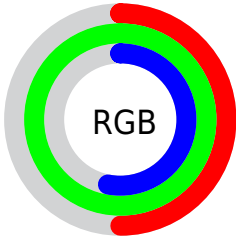

Distribution

- Red (50%)
- Green (100%)
- Blue (53%)