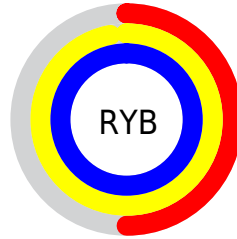

- Red (50%)
- Yellow (97%)
- Blue (100%)