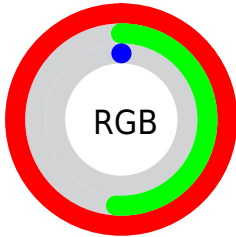

Distribution

- Red (100%)
- Green (51%)
- Blue (0%)