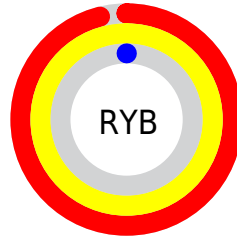

- Red (96%)
- Yellow (100%)
- Blue (0%)