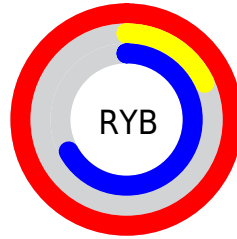

Details

The XYZ color **49.7029, 26.2716, 41.4810** is a light color, and the websafe version is hex **FF0099**. The color can be described as light washed rose. A complement of this color would be **40.9635, 73.7369, 33.1989**, and the grayscale version is **18.8795, 19.8627, 21.6304**.

A 20% lighter version of the original color is **61.4664, 39.5286, 77.0632**, and **25.3825, 12.6935, 18.8816** is the 20% darker color. If you saturate the color by 10%, you get **48.0237, 24.4179, 36.2825**, and if you desaturate by 10%, it is **52.0528, 29.3467, 47.2728**.

Distribution

Red (100%)

Green (18%)

Blue (67%)

Red (100%)

Yellow (18%)

Blue (67%)

Cyan (0%)