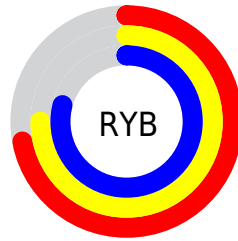

- Red (72%)
- Yellow (75%)
- Blue (79%)