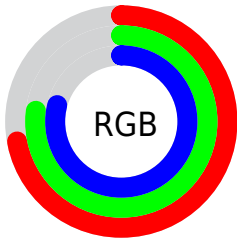

Distribution

- Red (72%)
- Green (77%)
- Blue (79%)