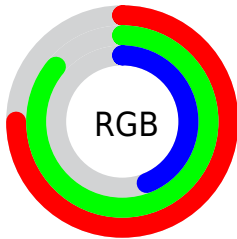

Distribution

Red (75%)

Green (86%)

Blue (44%)