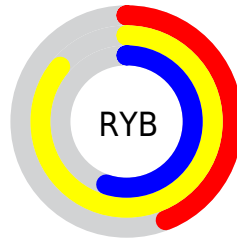

Details

The XYZ color **49.7420, 62.9093, 24.8503** is a light color, and the websafe version is hex **99CC66**. A complement of this color would be **29.3981, 22.2800, 69.7726**, and the grayscale version is **54.1836, 57.0054, 62.0789**.

A 20% lighter version of the original color is **81.7099, 94.4129, 49.9933**, and **24.0827, 32.0281, 9.1877** is the 20% darker color. If you saturate the color by 10%, you get **47.2550, 61.7534, 19.1248**, and if you desaturate by 10%, it is **52.5851, 64.2185, 32.1429**.

Distribution

Red (75%)

Green (86%)

Blue (44%)

Red (44%)

Yellow (86%)

Blue (55%)

Cyan (13%)