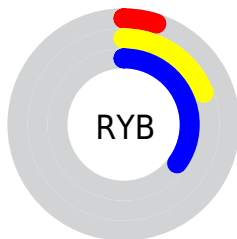

- Red (5%)
- Yellow (19%)
- Blue (35%)