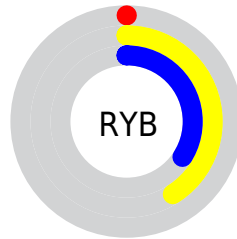

- Red (0%)
- Yellow (41%)
- Blue (34%)