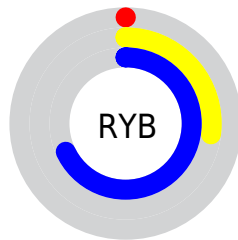

- Red (0%)
- Yellow (27%)
- Blue (68%)