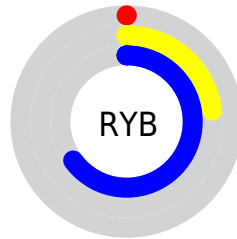

- Red (0%)
- Yellow (23%)
- Blue (65%)