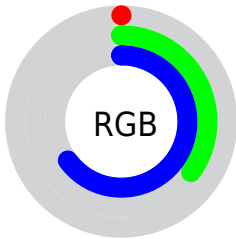

Distribution

- Red (0%)
- Green (35%)
- Blue (65%)