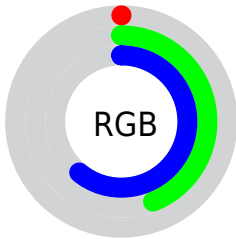

Distribution

- Red (0%)
- Green (44%)
- Blue (61%)