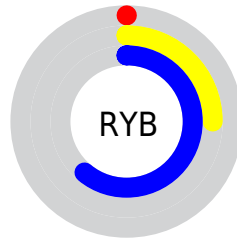

- Red (0%)
- Yellow (25%)
- Blue (61%)