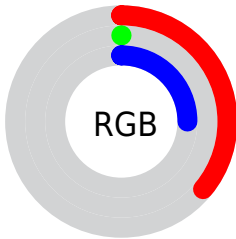

Distribution

Red (36%)

Green (0%)

Blue (25%)