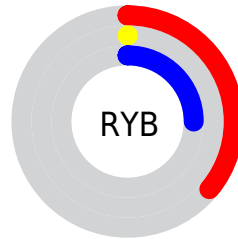

A 20% lighter version of the original color is **16.6291, 10.6270, 16.7976**, and **1.2368, 0.6198, 0.8650** is the 20% darker color. If you saturate the color by 10%, you get **5.4682, 2.7088, 5.2354**, and if you desaturate by 10%, it is **5.6525, 2.9441, 5.7073**.

# Distribution

Red (36%)

Green (0%)

Blue (25%)

Red (36%)

Yellow (0%)

Blue (25%)

Cyan (0%)