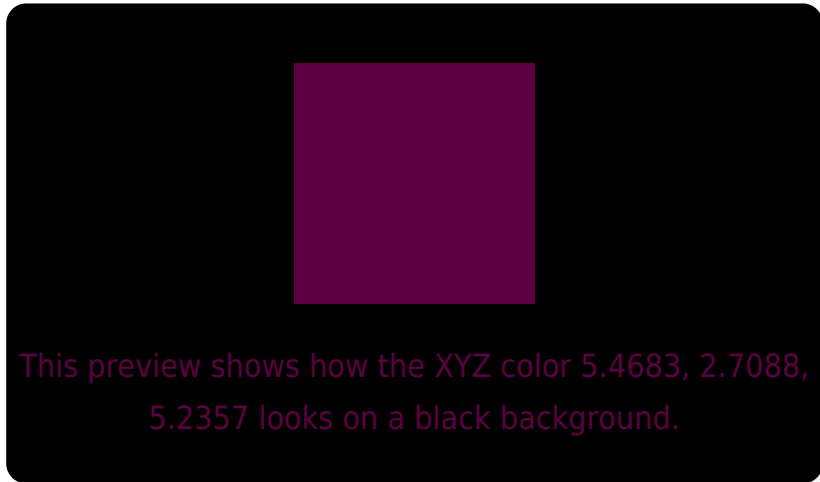

## White Background

This preview shows how the XYZ color 5.4683, 2.7088, 5.2357 looks on a white background.

# Black Background