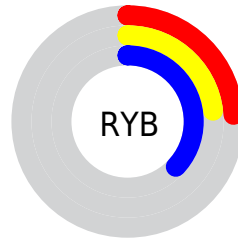

# Details

The XYZ color **5.4478, 4.8967, 11.2477** is a dark color, and the websafe version is hex **333366**. A complement of this color would be **9.3064, 10.6484, 5.7026**, and the grayscale version is **4.7469, 4.9941, 5.4386**.

A 20% lighter version of the original color is **16.5715, 15.6036, 28.9264**, and **0.9310, 0.7159, 2.8854** is the 20% darker color. If you saturate the color by 10%, you get **4.5027, 3.7558, 11.0774**, and if you desaturate by 10%, it is **6.5755, 6.2611, 11.4517**.

# Distribution

 Red (24%)

 Green (23%)

 Blue (37%)

 Red (24%)

 Yellow (23%)

 Blue (37%)

 Cyan (36%)