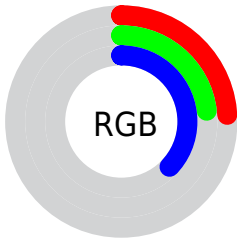

Distribution

Red (24%)

Green (23%)

Blue (37%)