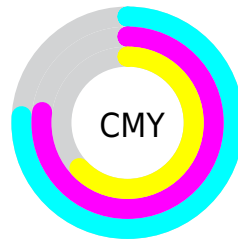

A 20% lighter version of the original color is **16.5715, 15.6036, 28.9264**, and **0.9310, 0.7159, 2.8854** is the 20% darker color. If you saturate the color by 10%, you get **4.5027, 3.7558, 11.0774**, and if you desaturate by 10%, it is **6.5755, 6.2611, 11.4517**.

# Distribution

 Red (24%)

 Green (23%)

 Blue (37%)

 Red (24%)

 Yellow (23%)

 Blue (37%)

 Cyan (36%)

 Magenta (37%)

 Yellow (0%)

 Black (63%)

 Cyan (76%)

 Magenta (77%)

 Yellow (63%)