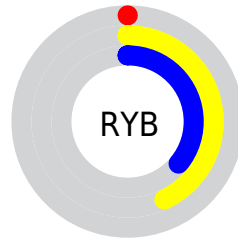

Red (0%)

Yellow (43%)

Blue (36%)