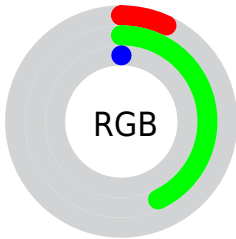

Distribution

Red (7%)

Green (43%)

Blue (0%)