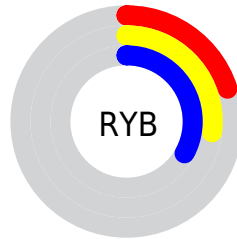

Conversions

Conversions Part 2

Format	Color
RYB	51, 70, 84
Decimal	3363916
CIELab	33.06, -14.18, 0.86
CIElCh	33, 14.202, 176.534
Yxy	7.5663, 0.2729, 0.3536
Android (android.graphics.Color)	4281553996 (0xFF33544C)
YUV	73.2210, 1.3700, -19.4878
Hunter-Lab	27.5069, -10.2391, 2.0325

Details

The XYZ color **5.8401, 7.5663, 7.9901** is a dark color, and the websafe version is hex **336666**. A complement of this color would be **5.6297, 4.5685, 4.7231**, and the grayscale version is **6.3716, 6.7034, 7.3000**.

A 20% lighter version of the original color is **17.3724, 21.1835, 22.5752**, and **1.0488, 1.5876, 1.6177** is the 20% darker color. If you saturate the color by 10%, you get **5.3849, 7.3399, 7.6051**, and if you desaturate by 10%, it is **6.3745, 7.8337, 8.3908**.

Distribution

-  Red (20%)
-  Green (33%)
-  Blue (30%)

-  Red (20%)
-  Yellow (27%)
-  Blue (33%)

-  Cyan (39%)
-  Magenta (0%)
-  Yellow (10%)
-  Black (67%)

-  Cyan (80%)
-  Magenta (67%)
-  Yellow (70%)