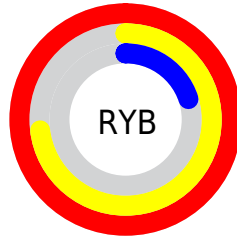

- Red (100%)
- Yellow (73%)
- Blue (20%)