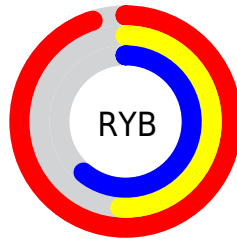

- Red (95%)
- Yellow (51%)
- Blue (61%)