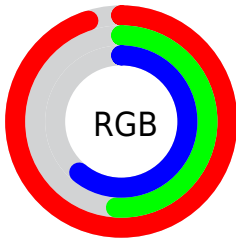

Distribution

- Red (95%)
- Green (51%)
- Blue (61%)