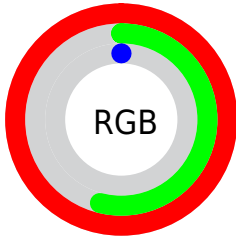

Distribution

Red (100%)

Green (54%)

Blue (0%)