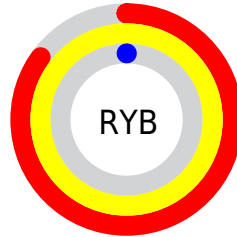

Details

The XYZ color **50.3285, 39.4370, 4.9595** is a dark color, and the websafe version is hex **FF9900**. The color can be described as dark saturated orange. A complement of this color would be **24.4115, 19.9431, 97.1697**, and the grayscale version is **32.4653, 34.1560, 37.1959**.

A 20% lighter version of the original color is **61.3257, 59.4537, 14.7221**, and **24.8136, 17.7319, 2.1148** is the 20% darker color. If you saturate the color by 10%, you get **50.3286, 39.4376, 4.9596**, and if you desaturate by 10%, it is **52.2805, 43.0518, 6.5032**.

Distribution

Red (100%)

Green (54%)

Blue (0%)

Red (85%)

Yellow (100%)

Blue (0%)

Cyan (0%)