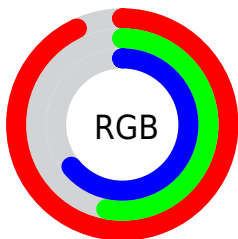

Distribution

- Red (93%)
- Green (53%)
- Blue (64%)