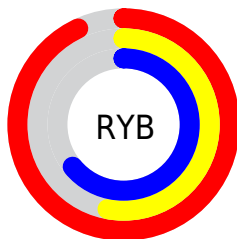

- Red (93%)
- Yellow (53%)
- Blue (64%)