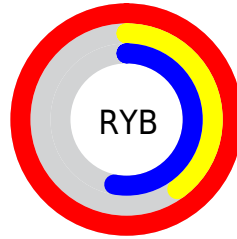

Details

The XYZ color **50.4353, 32.5403, 26.9152** is a light color, and the websafe version is hex **FF6699**. A complement of this color would be **54.2927, 79.5660, 80.9085**, and the grayscale version is **29.6918, 31.2381, 34.0183**.

A 20% lighter version of the original color is **62.8234, 49.7304, 54.4319**, and **24.5406, 13.6815, 10.3642** is the 20% darker color. If you saturate the color by 10%, you get **47.0216, 27.7641, 19.4544**, and if you desaturate by 10%, it is **54.8820, 38.9652, 36.0077**.

Distribution

Red (100%)

Green (40%)

Blue (53%)

Red (100%)

Yellow (40%)

Blue (53%)

Cyan (0%)