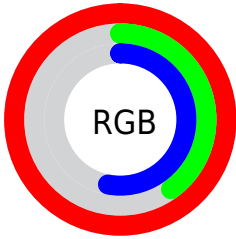

Distribution

Red (100%)

Green (40%)

Blue (53%)