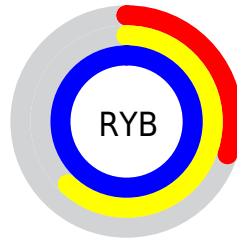

- Red (30%)
- Yellow (62%)
- Blue (100%)