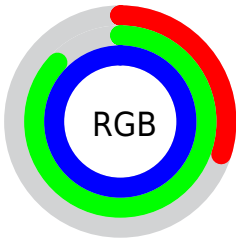

Distribution

- Red (30%)
- Green (87%)
- Blue (100%)