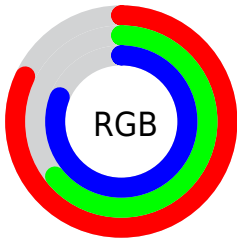

Distribution

Red (82%)

Green (64%)

Blue (81%)