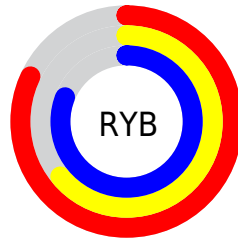

Details

The XYZ color **50.6393, 43.9985, 64.2161** is a light color, and the websafe version is hex **CC99CC**. A complement of this color would be **44.8316, 56.5292, 44.6272**, and the grayscale version is **44.0520, 46.3462, 50.4710**.

A 20% lighter version of the original color is **84.1029, 78.1057, 105.2510**, and **24.7610, 20.3874, 32.3359** is the 20% darker color. If you saturate the color by 10%, you get **47.0335, 37.1246, 61.9713**, and if you desaturate by 10%, it is **54.8679, 52.1126, 66.6812**.

Distribution

Red (82%)

Green (64%)

Blue (81%)

Red (82%)

Yellow (64%)

Blue (81%)

Cyan (0%)