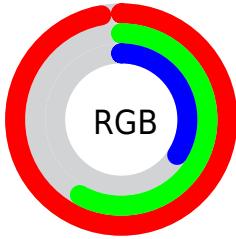

Distribution

- Red (97%)
- Green (58%)
- Blue (34%)