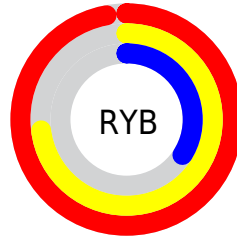

- Red (97%)
- Yellow (73%)
- Blue (34%)