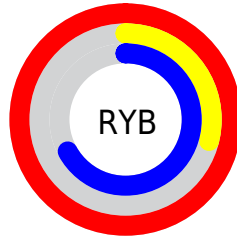

- Red (100%)
- Yellow (29%)
- Blue (67%)