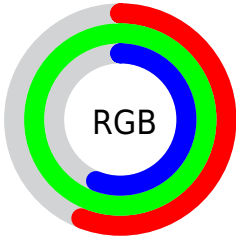

Distribution

- Red (56%)
- Green (99%)
- Blue (56%)