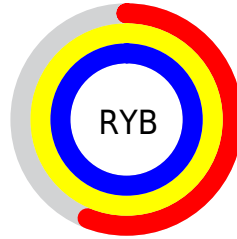

- Red (56%)
- Yellow (99%)
- Blue (99%)