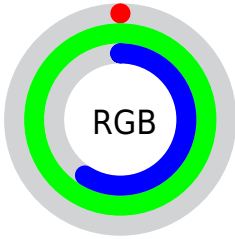

Distribution

- Red (0%)
- Green (100%)
- Blue (59%)