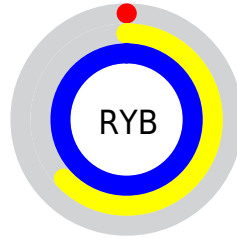

- Red (0%)
- Yellow (63%)
- Blue (100%)