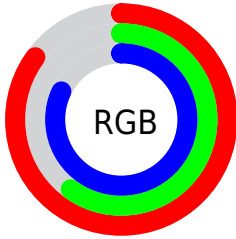

Distribution

- Red (85%)
- Green (60%)
- Blue (82%)