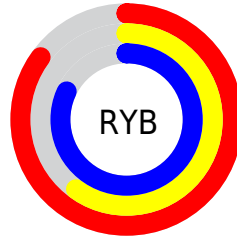

- Red (85%)
- Yellow (60%)
- Blue (82%)