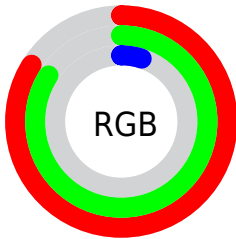

Distribution

Red (84%)

Green (84%)

Blue (5%)