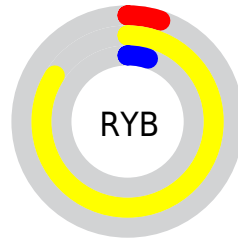

Red (5%)

Yellow (84%)

Blue (5%)