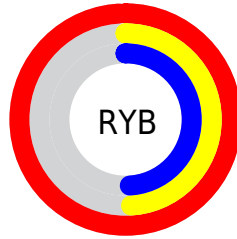

- Red (99%)
- Yellow (49%)
- Blue (49%)