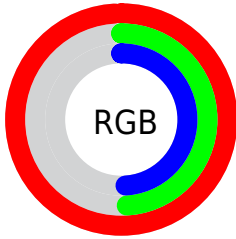

Distribution

- Red (99%)
- Green (49%)
- Blue (49%)