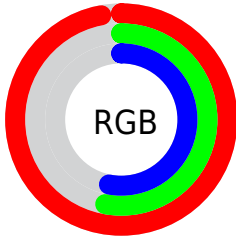

Distribution

Red (97%)

Green (53%)

Blue (53%)