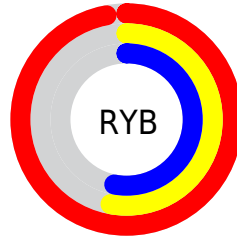

Details

The XYZ color **51.4657, 38.8797, 28.0845** is a light color, and the websafe version is hex **FF9999**. A complement of this color would be **59.8890, 78.3271, 99.1559**, and the grayscale version is **37.5705, 39.5271, 43.0450**.

A 20% lighter version of the original color is **68.8388, 61.7610, 56.4370**, and **25.1905, 17.2713, 10.8101** is the 20% darker color. If you saturate the color by 10%, you get **46.8648, 32.1516, 18.9253**, and if you desaturate by 10%, it is **57.2652, 47.3693, 39.6041**.

Distribution

Red (97%)

Green (53%)

Blue (53%)

Red (97%)

Yellow (53%)

Blue (53%)

Cyan (0%)