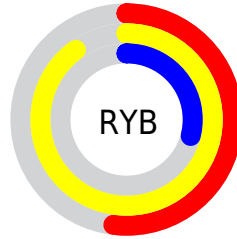

- Red (52%)
- Yellow (90%)
- Blue (29%)