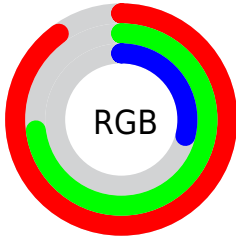

Distribution

- Red (90%)
- Green (73%)
- Blue (29%)