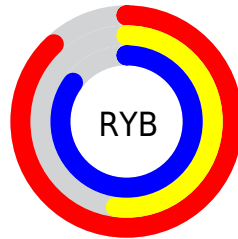

- Red (88%)
- Yellow (52%)
- Blue (85%)