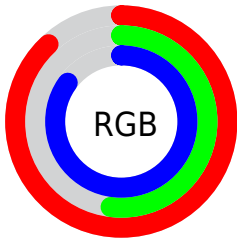

Distribution

- Red (88%)
- Green (52%)
- Blue (85%)