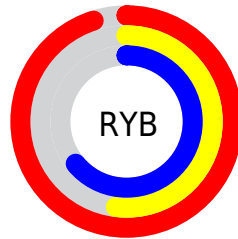

Details

The XYZ color **51.6163, 38.2966, 39.3218** is a light color, and the websafe version is hex **FF99CC**. A complement of this color would be **53.3105, 73.2452, 73.6192**, and the grayscale version is **37.7136, 39.6776, 43.2089**.

A 20% lighter version of the original color is **71.8781, 62.2884, 74.5641**, and **25.2663, 16.9523, 16.9794** is the 20% darker color. If you saturate the color by 10%, you get **47.2124, 31.8319, 30.6304**, and if you desaturate by 10%, it is **57.0034, 46.3786, 49.4172**.

Distribution

Red (95%)

Green (52%)

Blue (64%)

Red (95%)

Yellow (52%)

Blue (64%)

Cyan (0%)