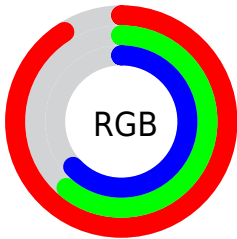

Distribution

Red (91%)

Green (61%)

Blue (63%)