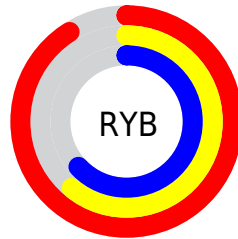

Details

The XYZ color **51.5123, 43.4708, 38.9334** is a light color, and the websafe version is hex **CC9999**. A complement of this color would be **56.5724, 70.3835, 84.0061**, and the grayscale version is **42.9771, 45.2153, 49.2395**.

A 20% lighter version of the original color is **76.8000, 72.7548, 74.2853**, and **25.3898, 20.1187, 17.0131** is the 20% darker color. If you saturate the color by 10%, you get **46.2287, 35.7134, 28.5095**, and if you desaturate by 10%, it is **57.8817, 52.8553, 51.3973**.

Distribution

Red (91%)

Green (61%)

Blue (63%)

Red (91%)

Yellow (61%)

Blue (63%)

Cyan (0%)