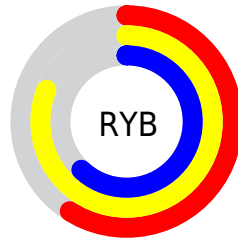

- Red (59%)
- Yellow (81%)
- Blue (62%)