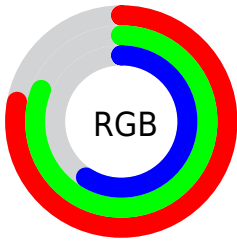

Distribution

- Red (78%)
- Green (81%)
- Blue (59%)