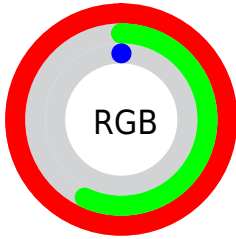

Distribution

- Red (100%)
- Green (57%)
- Blue (0%)