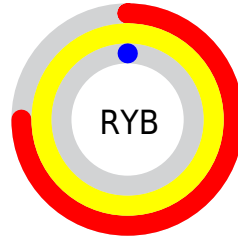

- Red (75%)
- Yellow (100%)
- Blue (0%)