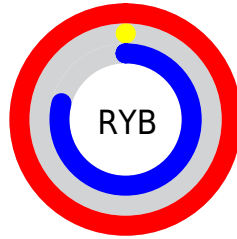

- Red (100%)
- Yellow (0%)
- Blue (79%)