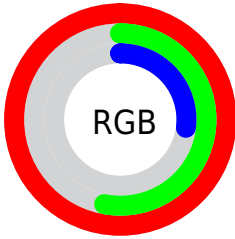

Distribution

- Red (100%)
- Green (53%)
- Blue (27%)