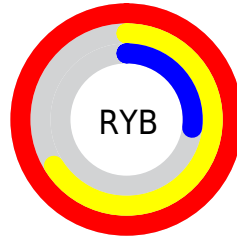

- Red (100%)
- Yellow (66%)
- Blue (27%)