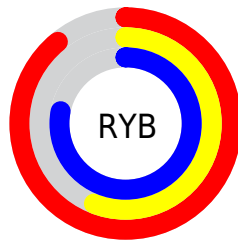

- Red (89%)
- Yellow (56%)
- Blue (78%)