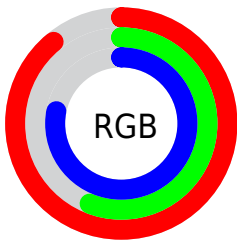

Distribution

- Red (89%)
- Green (56%)
- Blue (78%)