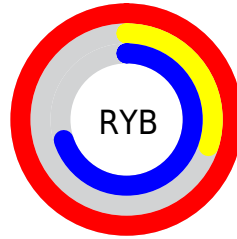

- Red (100%)
- Yellow (30%)
- Blue (70%)