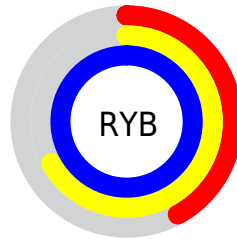

- Red (42%)
- Yellow (67%)
- Blue (100%)