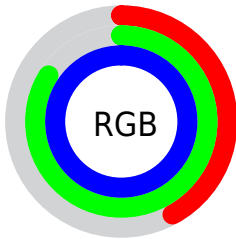

Distribution

- Red (42%)
- Green (84%)
- Blue (100%)