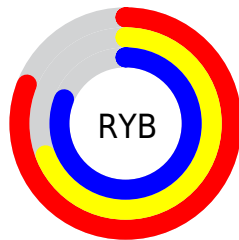

- Red (81%)
- Yellow (69%)
- Blue (81%)