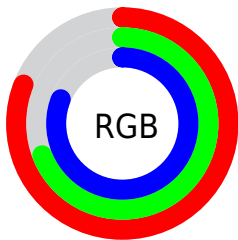

Distribution

- Red (81%)
- Green (69%)
- Blue (81%)