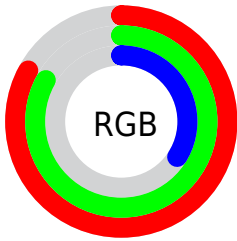

Distribution

- Red (83%)
- Green (83%)
- Blue (34%)