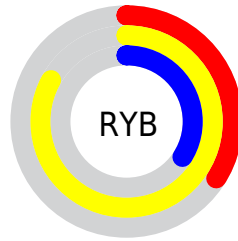

- Red (34%)
- Yellow (83%)
- Blue (34%)