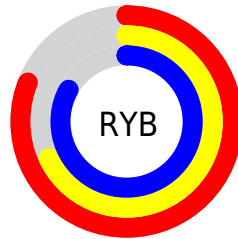

- Red (81%)
- Yellow (68%)
- Blue (83%)