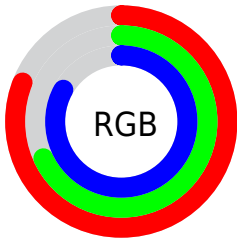

Distribution

- Red (81%)
- Green (68%)
- Blue (83%)