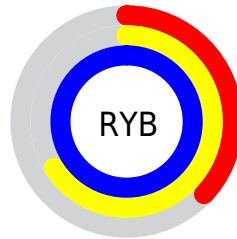

- Red (37%)
- Yellow (66%)
- Blue (100%)