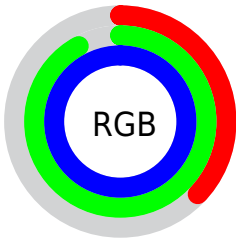

Distribution

- Red (37%)
- Green (92%)
- Blue (100%)