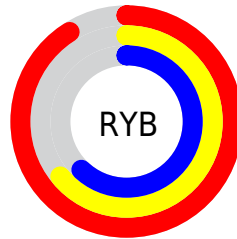

Details

The XYZ color **52.3706, 45.4651, 38.3632** is a light color, and the websafe version is hex **CC9999**. A complement of this color would be **56.4085, 68.5797, 86.6082**, and the grayscale version is **44.7703, 47.1019, 51.2940**.

A 20% lighter version of the original color is **78.0631, 75.6898, 73.4460**, and **25.9090, 21.3274, 16.6610** is the 20% darker color. If you saturate the color by 10%, you get **47.0250, 37.6737, 27.6416**, and if you desaturate by 10%, it is **58.7701, 54.7607, 51.2968**.

Distribution

Red (91%)

Green (64%)

Blue (62%)

Red (91%)

Yellow (64%)

Blue (62%)

Cyan (0%)