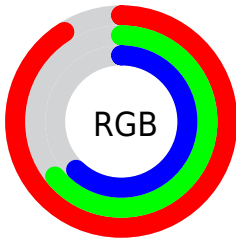

Distribution

Red (91%)

Green (64%)

Blue (62%)