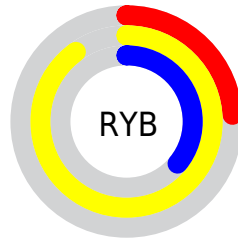

- Red (24%)
- Yellow (90%)
- Blue (36%)