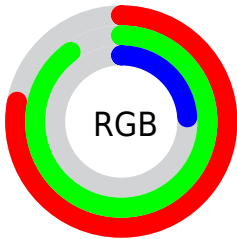

Distribution

- Red (78%)
- Green (90%)
- Blue (24%)