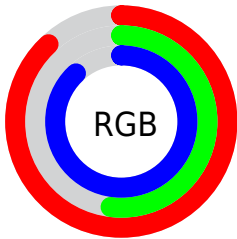

Distribution

Red (88%)

Green (52%)

Blue (88%)