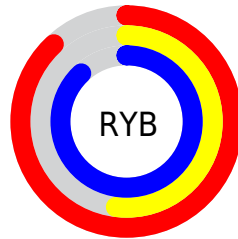

Details

The XYZ color **52.5825, 38.0042, 75.0851** is a light color, and the websafe version is hex **FF99FF**. A complement of this color would be **40.5638, 59.9926, 31.6343**, and the grayscale version is **38.3645, 40.3624, 43.9547**.

A 20% lighter version of the original color is **77.2732, 64.4464, 102.9744**, and **25.8729, 16.7800, 38.9210** is the 20% darker color. If you saturate the color by 10%, you get **49.8369, 32.5123, 74.1702**, and if you desaturate by 10%, it is **55.9845, 44.8073, 76.2196**.

Distribution

Red (88%)

Green (52%)

Blue (88%)

Red (88%)

Yellow (52%)

Blue (88%)

Cyan (0%)