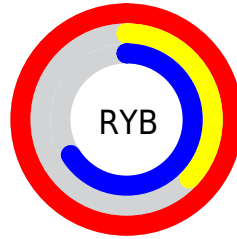

Details

The XYZ color **52.4936, 32.3090, 41.0057** is a light color, and the websafe version is hex **FF6699**. The color can be described as light muted rose. A complement of this color would be **48.8216, 77.2899, 56.0660**, and the grayscale version is **29.4773, 31.0125, 33.7726**.

A 20% lighter version of the original color is **66.0858, 49.4243, 76.5777**, and **25.8510, 13.5376, 18.0801** is the 20% darker color. If you saturate the color by 10%, you get **49.3407, 27.9556, 33.9353**, and if you desaturate by 10%, it is **56.5347, 38.2225, 49.0383**.

Distribution

Red (100%)

Green (37%)

Blue (66%)

Red (100%)

Yellow (37%)

Blue (66%)

Cyan (0%)